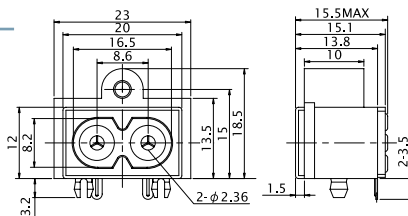

No. MJ-27S

PANEL MOUNT AC CONNECTOR
AC250V 2.5A

No. MP-199

2P PLUG

No. MJ-27CV

PANEL MOUNT AC CONNECTOR
UL/VDE

No. MI-198N

2P PLUG