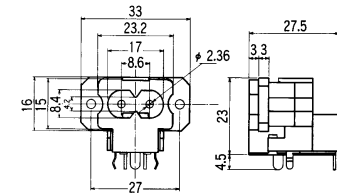

No. MJ-27N

PANEL MOUNT AC CONNECTOR
UL/CSA

No. MJ-27E

PANEL MOUNT AC CONNECTOR

No. MJ-27D

PANEL MOUNT AC CONNECTOR FOR P.C.
VDE/SEMKO

No. MJ-27Z

PANEL MOUNT AC CONNECTOR
VDE