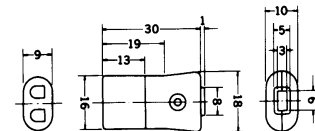

No. MJ-27S

PANEL MOUNT AC CONNECTOR
AC250V 2.5A

No. MP-199

2P PLUG

No. MJ-27CV

PANEL MOUNT AC CONNECTOR
UL/VDE

No. MI-198N

2P PLUG