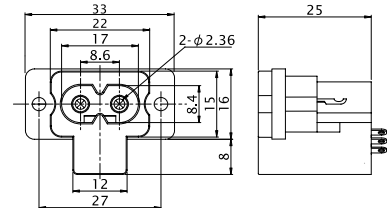

No. MJ-27N

PANEL MOUNT AC CONNECTOR
UL/CSA

No. MJ-27E

PANEL MOUNT AC CONNECTOR

No. MJ-27D

PANEL MOUNT AC CONNECTOR FOR P.C.
VDE/SEMKO

No. MJ-27Z

PANEL MOUNT AC CONNECTOR
VDE