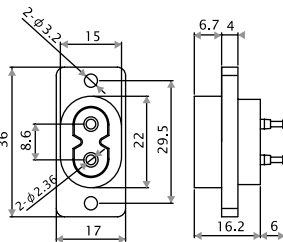

No. MJ-27S

PANEL MOUNT AC CONNECTOR
AC250V 2.5A

No. MP-199

2P PLUG