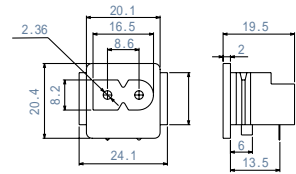

No. MJ-27K

AC POWER SOCKET
250VAC 2.5A