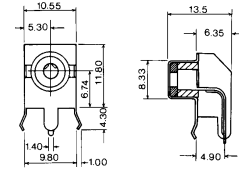

No. MR-101A

RIGHT ANGLE RCA PHONO PIN JACK FOR P.C.B.

No. MR-101B

RIGHT ANGLE RCA PHONO PIN JACK FOR P.C.B.

No. MR-100H

RIGHT ANGLE RCA PHONO PIN JACK FOR P.C.B.

No. MR-571L

RIGHT ANGLE RCA PHONO PIN JACK FOR P.C.B.