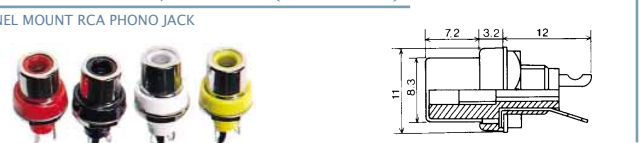

PANEL MOUNT RCA PHONO JACK

No. MR-565G

W/GOLD PLATING (金メッキタイプ)

PANEL MOUNT RCA PHONO JACK

No. MR-599

No. MR-599G W/GOLD PLATING (金メッキタイプ)

PANEL MOUNT RCA PHONO JACK

No. MR-699