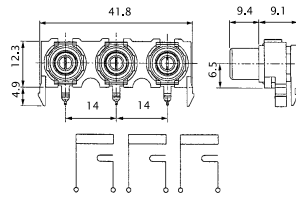

No. MR-101A

RIGHT ANGLE RCA PHONO PIN JACK FOR P.C.B.

No. MR-101B

RIGHT ANGLE RCA PHONO PIN JACK FOR P.C.B.

No. MR-100H

RIGHT ANGLE RCA PHONO PIN JACK FOR P.C.B.

No. MR-571L

RIGHT ANGLE RCA PHONO PIN JACK FOR P.C.B.