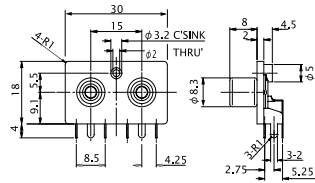

No. MR-101A

RIGHT ANGLE RCA PHONO PIN JACK FOR P.C.B.

No. MR-101B

RIGHT ANGLE RCA PHONO PIN JACK FOR P.C.B.

No. MR-100H

RIGHT ANGLE RCA PHONO PIN JACK FOR P.C.B.

No. MR-571L

RIGHT ANGLE RCA PHONO PIN JACK FOR P.C.B.