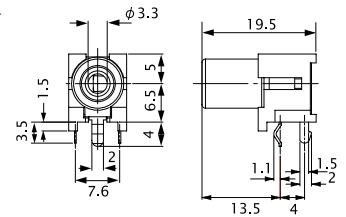

No. MR-101A

RIGHT ANGLE RCA PHONO PIN JACK FOR P.C.B.

No. MR-101B

RIGHT ANGLE RCA PHONO PIN JACK FOR P.C.B.

No. MR-100H

RIGHT ANGLE RCA PHONO PIN JACK FOR P.C.B.

No. MR-571L

RIGHT ANGLE RCA PHONO PIN JACK FOR P.C.B.