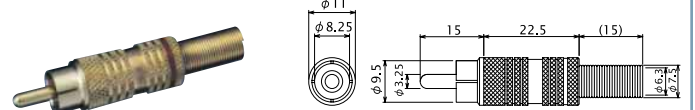

No. MR-569M

RCA PHONO JACK

No. MR-573P

RCA PHONO PIN JACK FOR P.C.B.

No. MR-3324G

RCA PHONO PLUG (Spring I. D. 7 mm)

No. MR-3325G

RCA PHONO PLUG (Spring I. D. 6 mm)