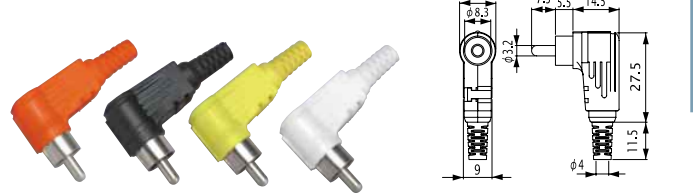

No. MR-544LN

RIGHT ANGLE RCA PHONO PLUG (SOLDERLESS TYPE)