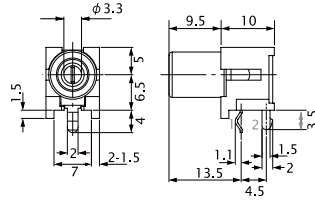

RCA PHONO PLUGS & JACKS

No. MR-100E

RIGHT ANGLE RCA PHONO PIN JACK FOR P.C.B.