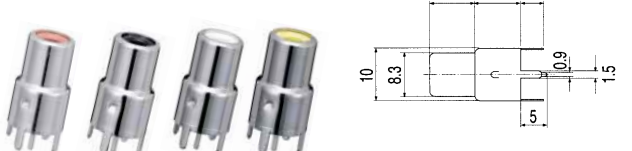

No. MR-573P

RCA PHONO PIN JACK FOR P.C.B.