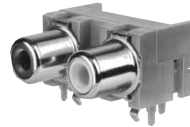

No. MR-699G W/GOLD PLATING (金メッキタイプ)

ISOLATED RCA PANEL MOUNT PHONE JACK
パネル絶縁型ピンジャック

RCA PHONO PLUGS & JACKS

No. MR-100E

RIGHT ANGLE RCA PHONO PIN JACK FOR P.C.B.

No. MR-100D

RIGHT ANGLE RCA PHONO PIN JACK FOR P.C.B. W/SWITCH

No. MR-101A

RIGHT ANGLE RCA PHONO PIN JACK FOR P.C.B.

No. MR-101B

RIGHT ANGLE RCA PHONO PIN JACK FOR P.C.B.

No. MR-100H

RIGHT ANGLE RCA PHONO PIN JACK FOR P.C.B.

No. MR-571L

RIGHT ANGLE RCA PHONO PIN JACK FOR P.C.B.