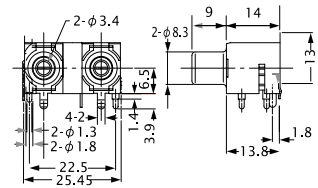

No. MR-101A

RIGHT ANGLE RCA PHONO PIN JACK FOR P.C.B.

No. MR-101B

RIGHT ANGLE RCA PHONO PIN JACK FOR P.C.B.

No. MR-100H

RIGHT ANGLE RCA PHONO PIN JACK FOR P.C.B.

No. MR-571L

RIGHT ANGLE RCA PHONO PIN JACK FOR P.C.B.