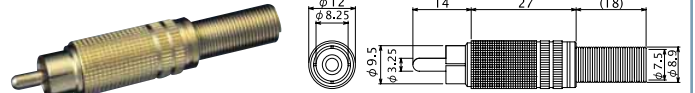

No. MR-569M

RCA PHONO JACK

No. MR-573P

RCA PHONO PIN JACK FOR P.C.B.

No. MR-3324G

RCA PHONO PLUG (Spring I. D. 7 mm)

No. MR-3325G

RCA PHONO PLUG (Spring I. D. 6 mm)