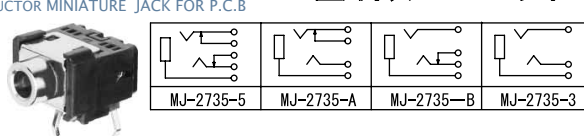

No. MX-387GL (3.5 -3極)

3-CONDUCTOR MINIATURE JACK FOR P.C.B STEREO

No. MJ-2735-5 (3.5 -3極)

No. MJ-2735A (3.5 -3極)

No. MJ-2735B (3.5 -3極)

No. MJ-2735-3 (3.5 -3極)

3-CONDUCTOR MINIATURE JACK FOR P.C.B STEREO

No. MJ-1535 (3.5 -3極)