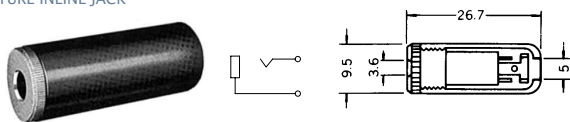

No.MP-106PC (3.5 -2極)

2-CONDUCTOR MINIATURE PLUG w/shielded handle
MONO

No.MP-105L (3.5 -2極)

2-CONDUCTOR MINIATURE PLUG.
MONO

No.MC-35MN (3.5 -2極)

MINIATURE PLUG WITH 1.8M LONG CABLE
2-CONDUCTOR

No.MC-35MNL (3.5 -2極)

MINIATURE RIGHT ANGLE PLUG WITH 1.8M LONG CABLE
2-CONDUCTOR

No.MJ-164 (3.5 -2極)

MINIATURE INLINE JACK
MONO

No.MJ-164A (3.5 -2極)

MINIATURE INLINE JACK
MONO

No.MJ-166M (3.5 -2極)

MINIATURE INLINE JACK
MONO

2-CONDUCTOR MINIATURE JACKS