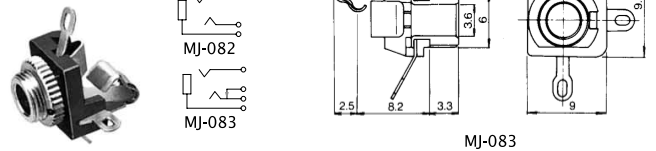

No.MJ-082 (3.5 -3極)

No.MJ-083 (3.5 -3極)

PANEL MOUNT MINIATURE JACK STEREO