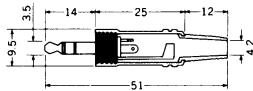

No. MP-060M (3.5 -3極)

3-CONDUCTOR MINIATURE PLUG. w/shielded handle
STEREO
Screw Part : PLASTICS