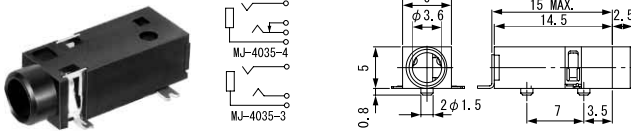

No. MJ-3535-3 (3.5 -3極)

No. MJ-3535-A (3.5 -3極)

No. MJ-3535-B (3.5 -3極)

No. MJ-3535-5 (3.5 -3極)

3-CONDUCTOR MINIATURE JACK FOR P.C.B
STEREO

No. MJ-4035-3 (3.5 -3極) SMT

No. MJ-4035-4 (3.5 -3極) SMT

3-CONDUCTOR MINIATURE JACK FOR P.C.B
STEREO