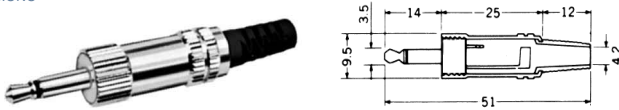

No.MP-106LC (3.5 -2極)

2-CONDUCTOR MINIATURE PLUG w/shielded handle
MONO