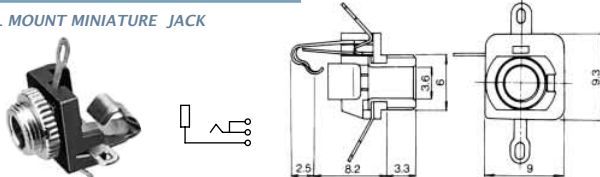

No. MJ-148D (3.5 -2極)

2-CONDUCTOR MINIATURE JACK FOR P.C.B
MONO

No. MJ-080 (3.5 -2極)

PANEL MOUNT MINIATURE JACK
MONO

No. MJ-164SP (3.5 -2極)

SNAP-IN MOUNT MINIATURE JACK
MONO

No. MJ-081 (3.5 -2極)

PANEL MOUNT MINIATURE JACK
MONO