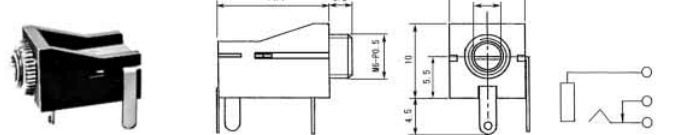

No. MJ-148D (3.5 -2極)

2-CONDUCTOR MINIATURE JACK FOR P.C.B
MONO