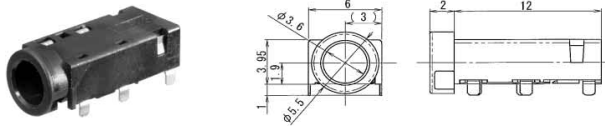

AUDIO PHONE PLUGS & JACKS

5-CONDUCTOR MINIATURE PLUG & JACKS

3.5 - 5極小形単頭プラグ・ジャック

No. M03-A10A0 (3.5 -5極)

5-CONDUCTOR MINIATURE JACK FOR P.C.B