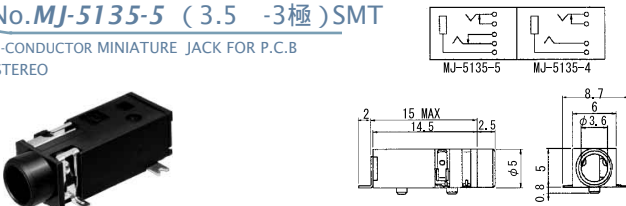

No. MJ-158L (3.5 -3極)

No. MJ-158L-5 (3.5 -3極)

3-CONDUCTOR MINIATURE JACK FOR P.C.B
STEREO

No. MJ-5135-4 (3.5 -3極) SMT

No. MJ-5135-5 (3.5 -3極) SMT

3-CONDUCTOR MINIATURE JACK FOR P.C.B
STEREO

No. MJ-6835-3 (3.5 -3極)