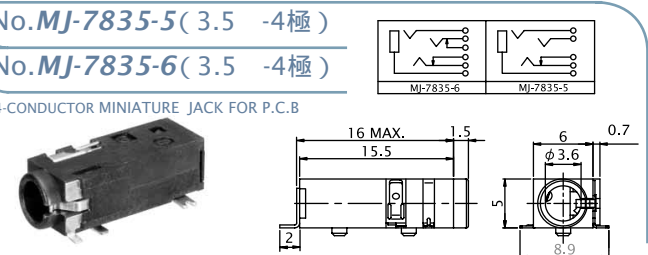

No. MJ-7835-5 (3.5 -4極)

No. MJ-7835-6 (3.5 -4極)

4-CONDUCTOR MINIATURE JACK FOR P.C.B