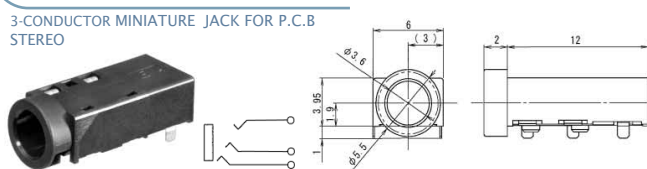

No. M03-A30A0 (3.5 -3極)

3-CONDUCTOR MINIATURE JACK FOR P.C.B
STEREO