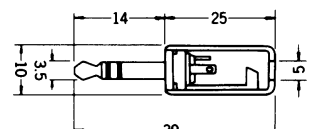

3-CONDUCTOR MINIATURE PLUG
STEREO
Screw Part : METAL

No. MP-013MS (3.5 -3極)

3-CONDUCTOR MINIATURE PLUG.
STEREO
Screw Part : PLASTICS

No. MP-013LC (3.5 -3極)

3-CONDUCTOR MINIATURE PLUG.
STEREO
Screw Part : METAL