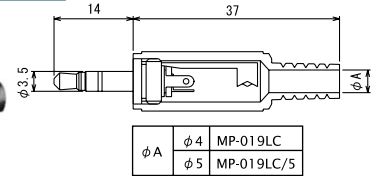

3-CONDUCTOR MINIATURE PLUG
STEREO
Screw Part : METAL

No. MP-013MS (3.5 -3極)

3-CONDUCTOR MINIATURE PLUG.
STEREO
Screw Part : PLASTICS

No. MP-013LC (3.5 -3極)

3-CONDUCTOR MINIATURE PLUG.
STEREO
Screw Part : METAL