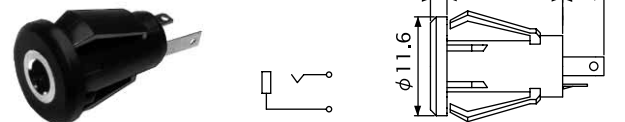

No. MJ-355 (3.5 -2極)

PANEL MOUNT MINIATURE JACK
MONO

No. MJ-354A0 (3.5 -2極)

2-CONDUCTOR MINIATURE JACK FOR P.C.B
MONO

No. MJ-352 (3.5 -2極)

No. MJ-352N (3.5 -2極)
WITHOUT SCREW THREAD
2-CONDUCTOR MINIATURE JACK FOR P.C.B
MONO

No. MJ-148D (3.5 -2極)

2-CONDUCTOR MINIATURE JACK FOR P.C.B
MONO

No. MJ-080 (3.5 -2極)

PANEL MOUNT MINIATURE JACK
MONO

No. MJ-164SP (3.5 -2極)

SNAP-IN MOUNT MINIATURE JACK
MONO

No. MJ-081 (3.5 -2極)

PANEL MOUNT MINIATURE JACK
MONO

3-CONDUCTOR MINIATURE PLUG
STEREO
Screw Part : METAL

No. MP-013MS (3.5 -3極)

3-CONDUCTOR MINIATURE PLUG.
STEREO
Screw Part : PLASTICS

No. MP-013LC (3.5 -3極)

3-CONDUCTOR MINIATURE PLUG.
STEREO
Screw Part : METAL