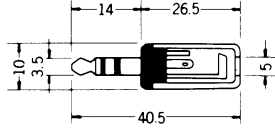

3-CONDUCTOR MINIATURE PLUG
STEREO
Screw Part : METAL

No. MP-013MS (3.5 -3極)

3-CONDUCTOR MINIATURE PLUG.
STEREO
Screw Part : PLASTICS

No. MP-013LC (3.5 -3極)

3-CONDUCTOR MINIATURE PLUG.
STEREO
Screw Part : METAL