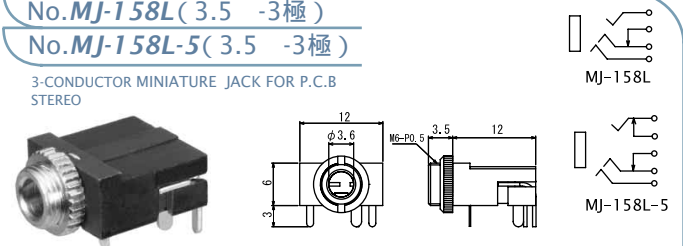

No. MJ-158L (3.5 -3極)

No. MJ-158L-5 (3.5 -3極)

3-CONDUCTOR MINIATURE JACK FOR P.C.B
STEREO