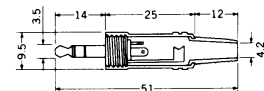

No. MP-061M (3.5 -3極)

3-CONDUCTOR MINIATURE PLUG. w/shielded handle
STEREO
Screw Part : METAL