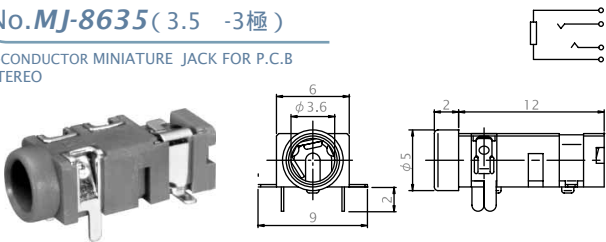

No. MJ-354W (3.5 -3極)

3-CONDUCTOR MINIATURE JACK FOR P.C.B
STEREO

No. MJ-354W-SG (3.5 -3極) パネル絶縁型

3-CONDUCTOR MINIATURE JACK FOR P.C.B
W/ISOLATED BUSHING
STEREO

No. MJ-8635 (3.5 -3極)

3-CONDUCTOR MINIATURE JACK FOR P.C.B
STEREO