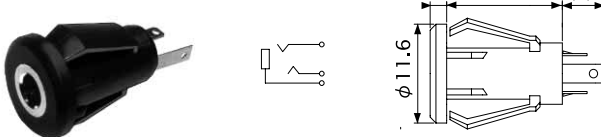

No.MJ-073SP (3.5 -3極)

SNAP-IN MOUNT MINIATURE JACK STEREO