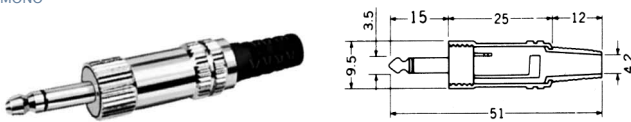

No.MP-106PC (3.5 -2極)

2-CONDUCTOR MINIATURE PLUG w/shielded handle
MONO