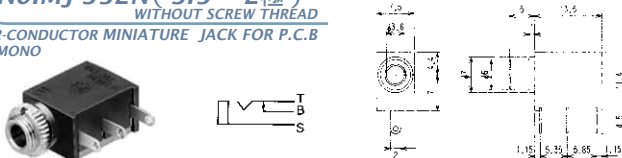

No. MJ-355 (3.5 -2極)

PANEL MOUNT MINIATURE JACK
MONO

No. MJ-354A0 (3.5 -2極)

2-CONDUCTOR MINIATURE JACK FOR P.C.B
MONO

No. MJ-352 (3.5 -2極)

No. MJ-352N (3.5 -2極)
WITHOUT SCREW THREAD
2-CONDUCTOR MINIATURE JACK FOR P.C.B
MONO