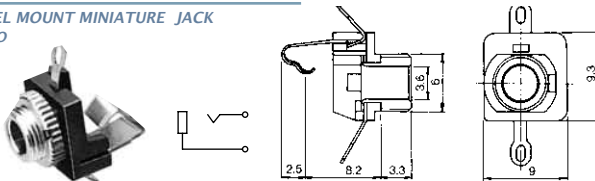

No. MJ-080 (3.5 -2極)

PANEL MOUNT MINIATURE JACK
MONO