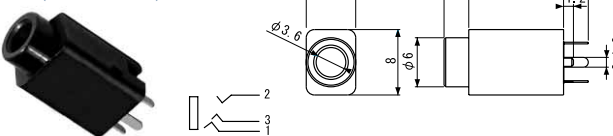

No. MJ-150 (3.5 -3極 縦型)

3-CONDUCTOR MINIATURE JACK FOR P.C.B STEREO (VERTICAL TYPE)