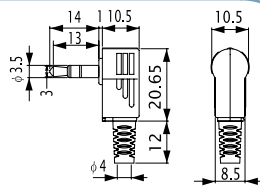

No. MP-012LN (3.5 -3極)

RIGHT ANGLE 3-CONDUCTOR MINIATURE PLUG
STEREO