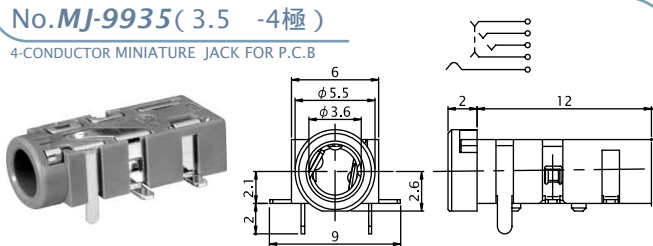

No. MJ-9935 (3.5 -4極)

4-CONDUCTOR MINIATURE JACK FOR P.C.B