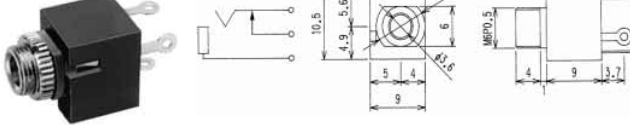

No. MJ-355 (3.5 -2極)

PANEL MOUNT MINIATURE JACK
MONO