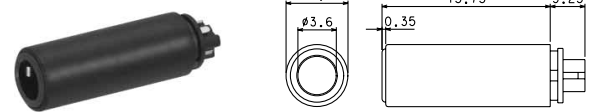

No. M03-A01A0 (3.5 -5極)

MINIATURE INLINE JACK FOR MOLDING
5-CONDUCTOR