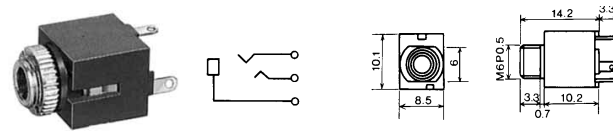

SNAP-IN MOUNT MINIATURE JACK STEREO

No.MJ-074N (3.5 -3極)

PANEL MOUNT MINIATURE JACK STEREO

No.MJ-074N0 (3.5 -3極)

3-CONDUCTOR MINIATURE JACK FOR P.C.B WITHOUT SCREW THREAD STEREO

No.MJ-355W (3.5 -3極)

PANEL MOUNT MINIATURE JACK STEREO