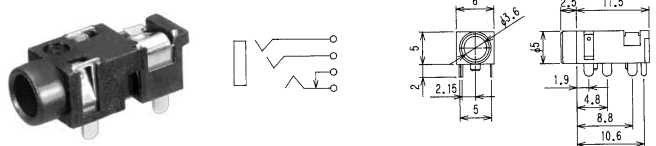

No. MJ-2435 (3.5 -3極)

3-CONDUCTOR MINIATURE JACK FOR P.C.B STEREO