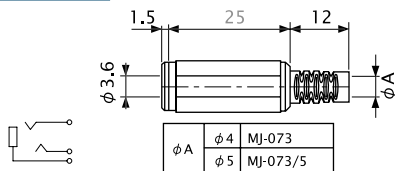

3-CONDUCTOR MINIATURE JACKS

3.5 - 3極小形単頭ジャック

No. MJ-073 (3.5 -3極)

MINIATURE INLINE JACK
STEREO