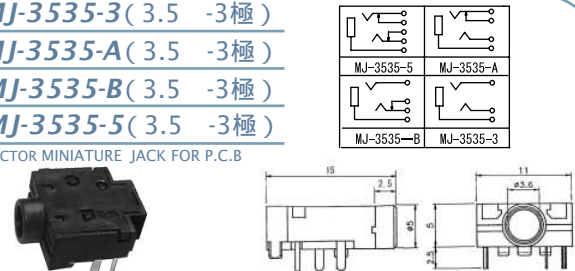

No. MJ-3535-3 (3.5 -3極)

No. MJ-3535-A (3.5 -3極)

No. MJ-3535-B (3.5 -3極)

No. MJ-3535-5 (3.5 -3極)

3-CONDUCTOR MINIATURE JACK FOR P.C.B
STEREO