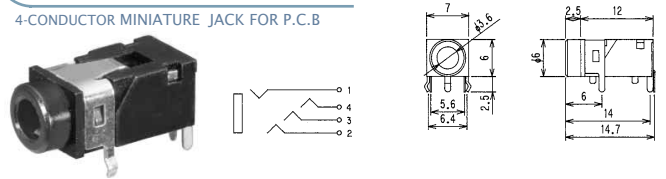

No. MJ-2135 (3.5 -4極)

4-CONDUCTOR MINIATURE JACK FOR P.C.B