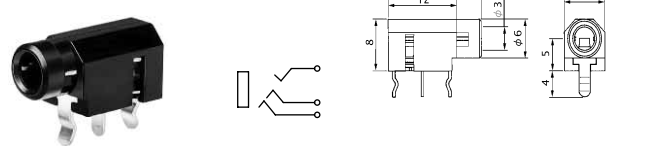

No. MJ-3335-5 (3.5 -3極)

No. MJ-3335-4 (3.5 -3極)

No. MJ-3335-3 (3.5 -3極)

3-CONDUCTOR MINIATURE JACK FOR P.C.B STEREO

No. MJ-1835 (3.5 -3極)

3-CONDUCTOR MINIATURE JACK FOR P.C.B STEREO

No. MJ-2035 (3.5 -3極)

3-CONDUCTOR MINIATURE JACK FOR P.C.B STEREO