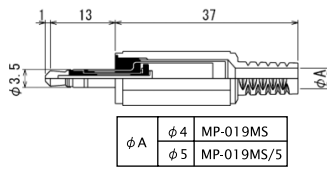

AUDIO PHONE PLUGS & JACKS

3-CONDUCTOR MINIATURE PLUGS

3.5 - 3極小形単頭プラグ

No. MP-019MS (3.5 -3極)

3-CONDUCTOR MINIATURE PLUG
STEREO
Screw Part : PLASTICS