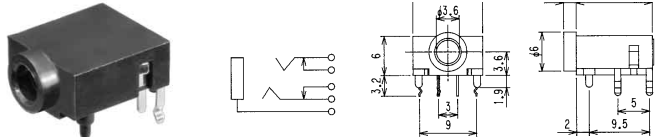

No. MJ-3335-5 (3.5 -3極)

No. MJ-3335-4 (3.5 -3極)

No. MJ-3335-3 (3.5 -3極)

3-CONDUCTOR MINIATURE JACK FOR P.C.B STEREO

No. MJ-1835 (3.5 -3極)

3-CONDUCTOR MINIATURE JACK FOR P.C.B STEREO

No. MJ-2035 (3.5 -3極)

3-CONDUCTOR MINIATURE JACK FOR P.C.B STEREO