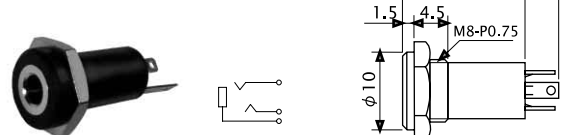

No.MJ-073H (3.5 -3極)

PANEL MOUNT MINIATURE JACK STEREO