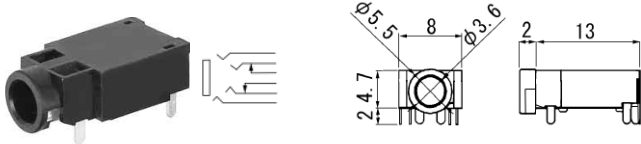

No. M03-945CQ (3.5 -4極)

4-CONDUCTOR MINIATURE JACK FOR P.C.B