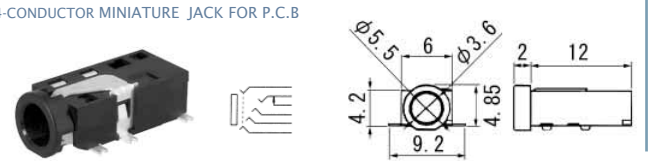

No. M03-935A0 (3.5 -4極)

4-CONDUCTOR MINIATURE JACK FOR P.C.B