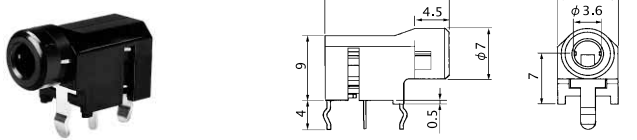

No. MJ-0635 (3.5 -3極)

3-CONDUCTOR MINIATURE JACK FOR P.C.B STEREO

No. MJ-2335 (3.5 -3極)

3-CONDUCTOR MINIATURE JACK FOR P.C.B STEREO

No. MJ-1635 (3.5 -3極)

3-CONDUCTOR MINIATURE JACK FOR P.C.B STEREO

No. MJ-3335-6 (3.5 -3極)