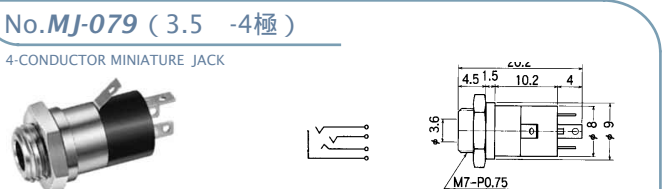

4-CONDUCTOR MINIATURE JACK FOR P.C.B

No. MJ-064SP (3.5 -4極)

SNAP-IN MOUNT MINIATURE JACK

No. MJ-079 (3.5 -4極)

4-CONDUCTOR MINIATURE JACK

AUDIO PHONE PLUGS & JACKS

5-CONDUCTOR MINIATURE PLUG & JACKS

3.5 - 5極小形単頭プラグ・ジャック