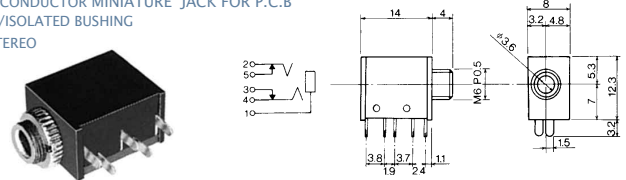

No. MJ-354W-SG (3.5 -3極) パネル絶縁型

3-CONDUCTOR MINIATURE JACK FOR P.C.B
W/ISOLATED BUSHING
STEREO