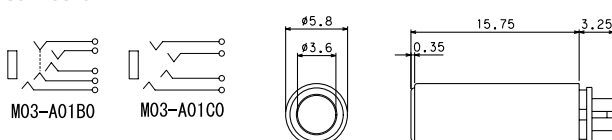

4-CONDUCTOR MINIATURE RIGHT ANGLE PLUG

No.MJ-064 (3.5 -4極)

MINIATURE INLINE JACK

No.MC-4350 (3.5 -4極)

4-CONDUCTOR MINIATURE PLUG WITH 1.8M LONG CABLE

No.M03-A01B0 (3.5 -4極)

No.M03-A01C0 (3.5 -4極)

MINIATURE INLINE JACK FOR MOLDING 4-CONDUCTOR