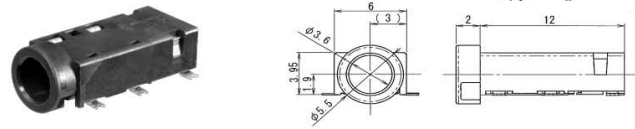

No. M03-A10C0 (3.5 -5極) SMT

5-CONDUCTOR MINIATURE JACK FOR P.C.B