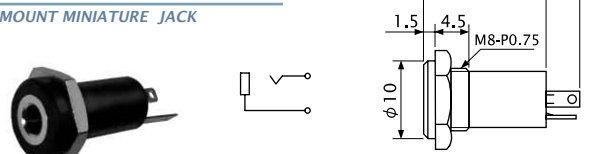

No. MJ-164H (3.5 -2極)

PANEL MOUNT MINIATURE JACK
MONO