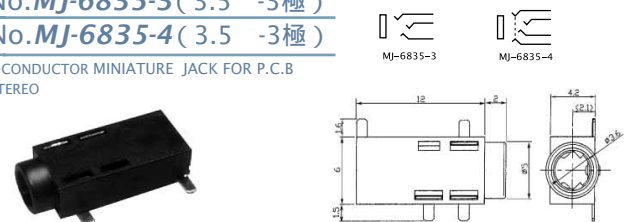

No. MJ-6835-3 (3.5 -3極)

No. MJ-6835-4 (3.5 -3極)

3-CONDUCTOR MINIATURE JACK FOR P.C.B
STEREO