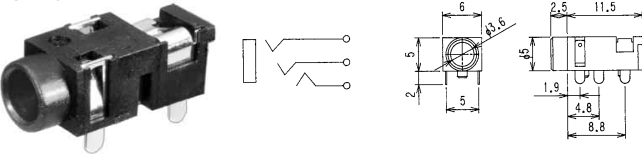

No. MJ-2335 (3.5 -3極)

3-CONDUCTOR MINIATURE JACK FOR P.C.B STEREO