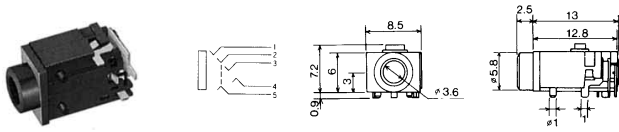

No.MC-4350L (3.5 -4極)

MINIATURE RIGHT ANGLE PLUG WITH 1.8M LONG CABLE 4-CONDUCTOR

AUDIO PHONE PLUGS & JACKS

4-CONDUCTOR MINIATURE JACKS

3.5 - 4極小形単頭ジャック

No. MJ-3-249A0 (3.5 -4極)

4-CONDUCTOR MINIATURE JACK FOR P.C.B