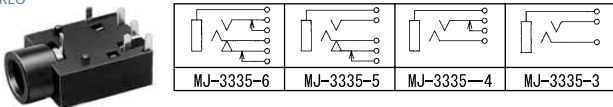

No. MJ-3335-6 (3.5 -3極)

No. MJ-3335-5 (3.5 -3極)

No. MJ-3335-4 (3.5 -3極)

No. MJ-3335-3 (3.5 -3極)

3-CONDUCTOR MINIATURE JACK FOR P.C.B STEREO