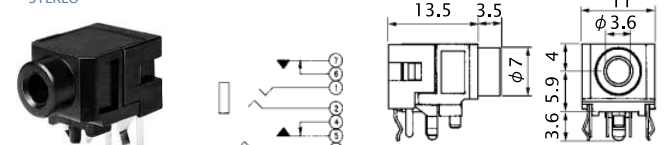

No. MJ-1535 (3.5 -3極)

3-CONDUCTOR MINIATURE JACK FOR P.C.B STEREO